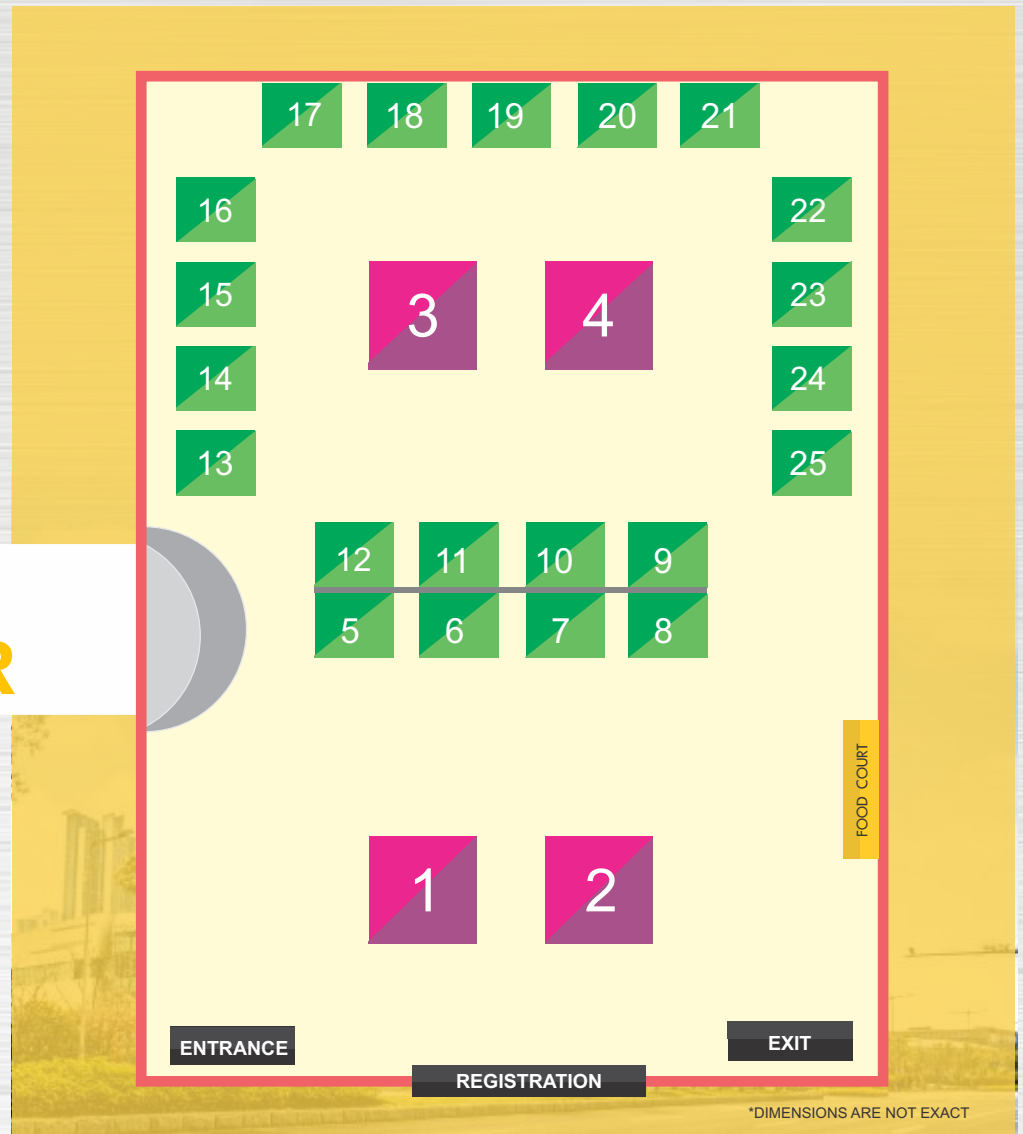

Print Media-Posters and Leaflets

- **1000** -A3/A2 Leaflet Design in all A-Class outlets
- **100,000** -A5 Leaflet delivered at most popular Areas

**MARKETING
ACTIVITIES**

Contact us!

We will gladly answer you We will gladly answer your questions via e-mail, via telephone or personally in our office :

STALL SETUP VENUE

**Venue will be provided by Complete stall setup
with one backdrop and LED Plazma
table and chairs with refreshment and lunch**

EXPO REAL TRADE FAIR

The Slab Expo Real is an trade fair for property and investment, which takes place once a year on the fairgrounds in Amritsar. As largest B2B trade fair for the industry in Punjab region, the fair stands for business-oriented networking for cross-industry and transnational projects, investments and financing. Exhibitors and visitors include project developers and project managers, investors and financiers, consultants and agents, architects and planners, corporate real estate managers, expansion managers and also economic regions and cities reflecting the entire value chain of the real estate industry. With its indicative conference program consisting of symposia, conferences and roundtables the fair acts as a communication and information platform of the industry. Internationally renowned speakers inform about the latest trends, conditions and future prospects of the markets for real estate, investment and finance. That is why The Slab Expo Real provides detailed insights into current trends and issues of the real estate industry and therefore is the ideal platform to network with experts and to establish new contacts.

*DIMENSIONS ARE NOT EXACT

LAY OUT TRADE FAIR

3MX3M

6MX6M

Thank
You